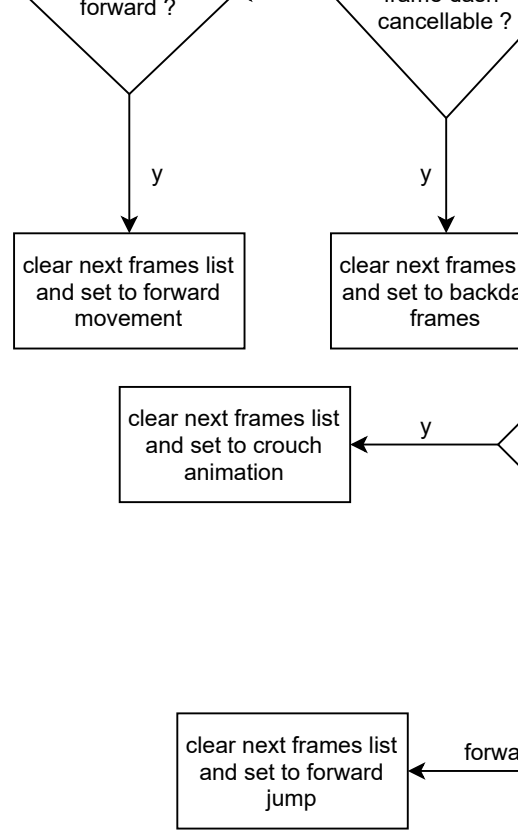

Every frame (1/60 seconds)

list
g X

movement

list
ing