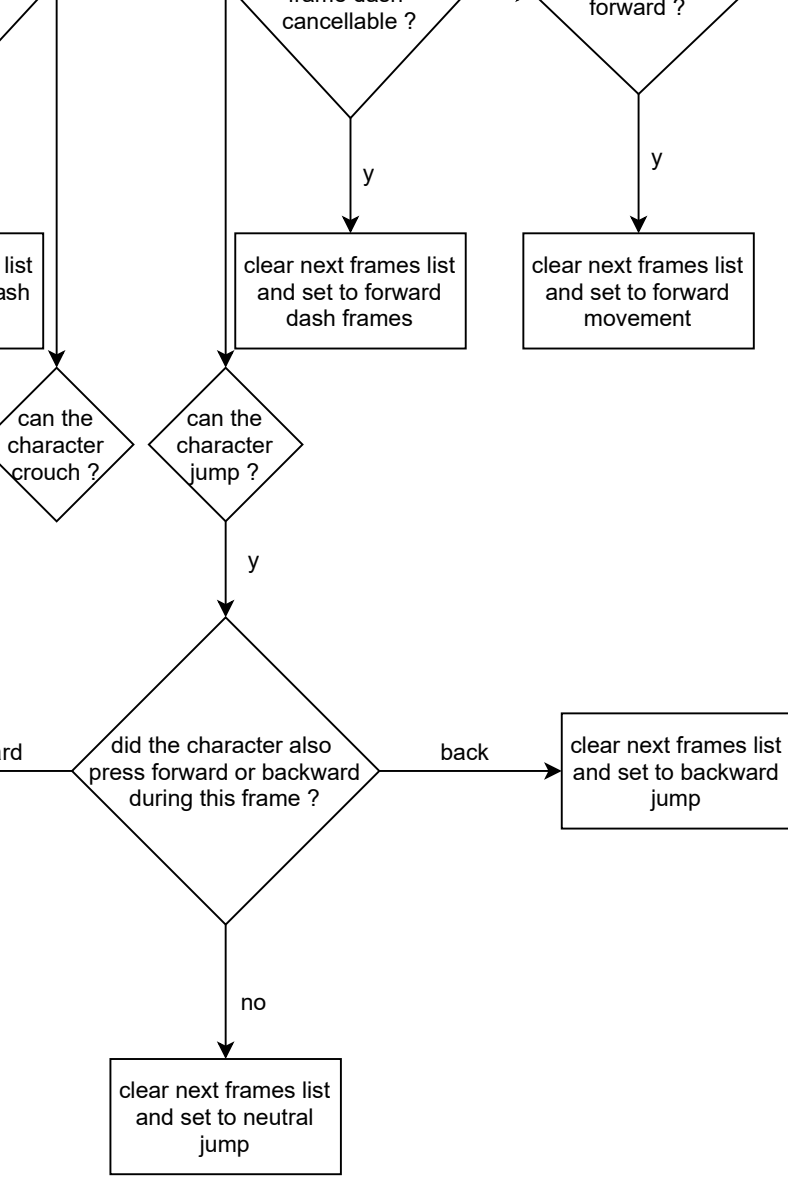

Every frame (1/60 seconds)

list
g X

movement

list
ing