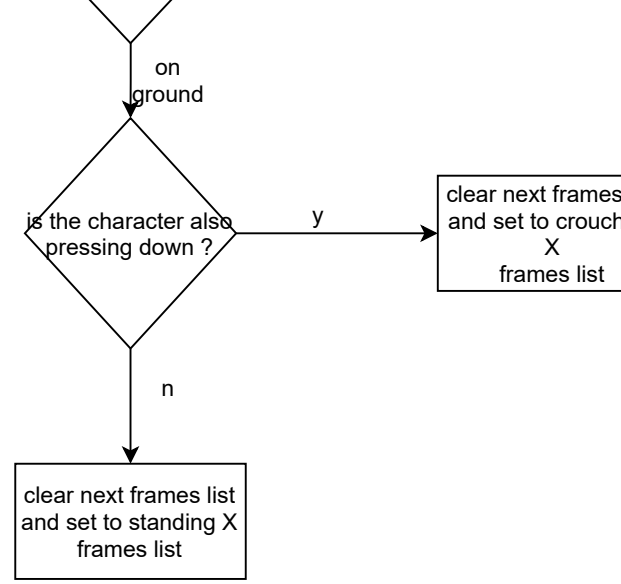

Every frame (1/60 seconds)

list
g X

movement

list
ing