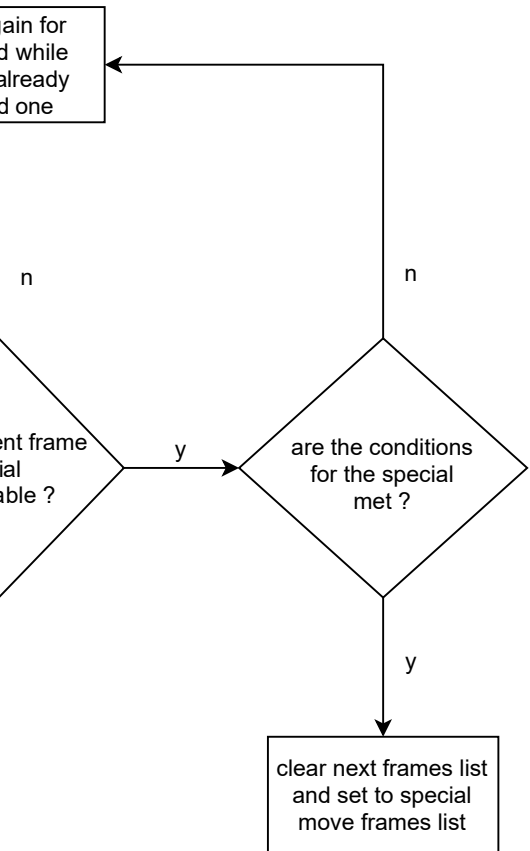

Every frame (1/60 seconds)

list
g X

movement

list
ing