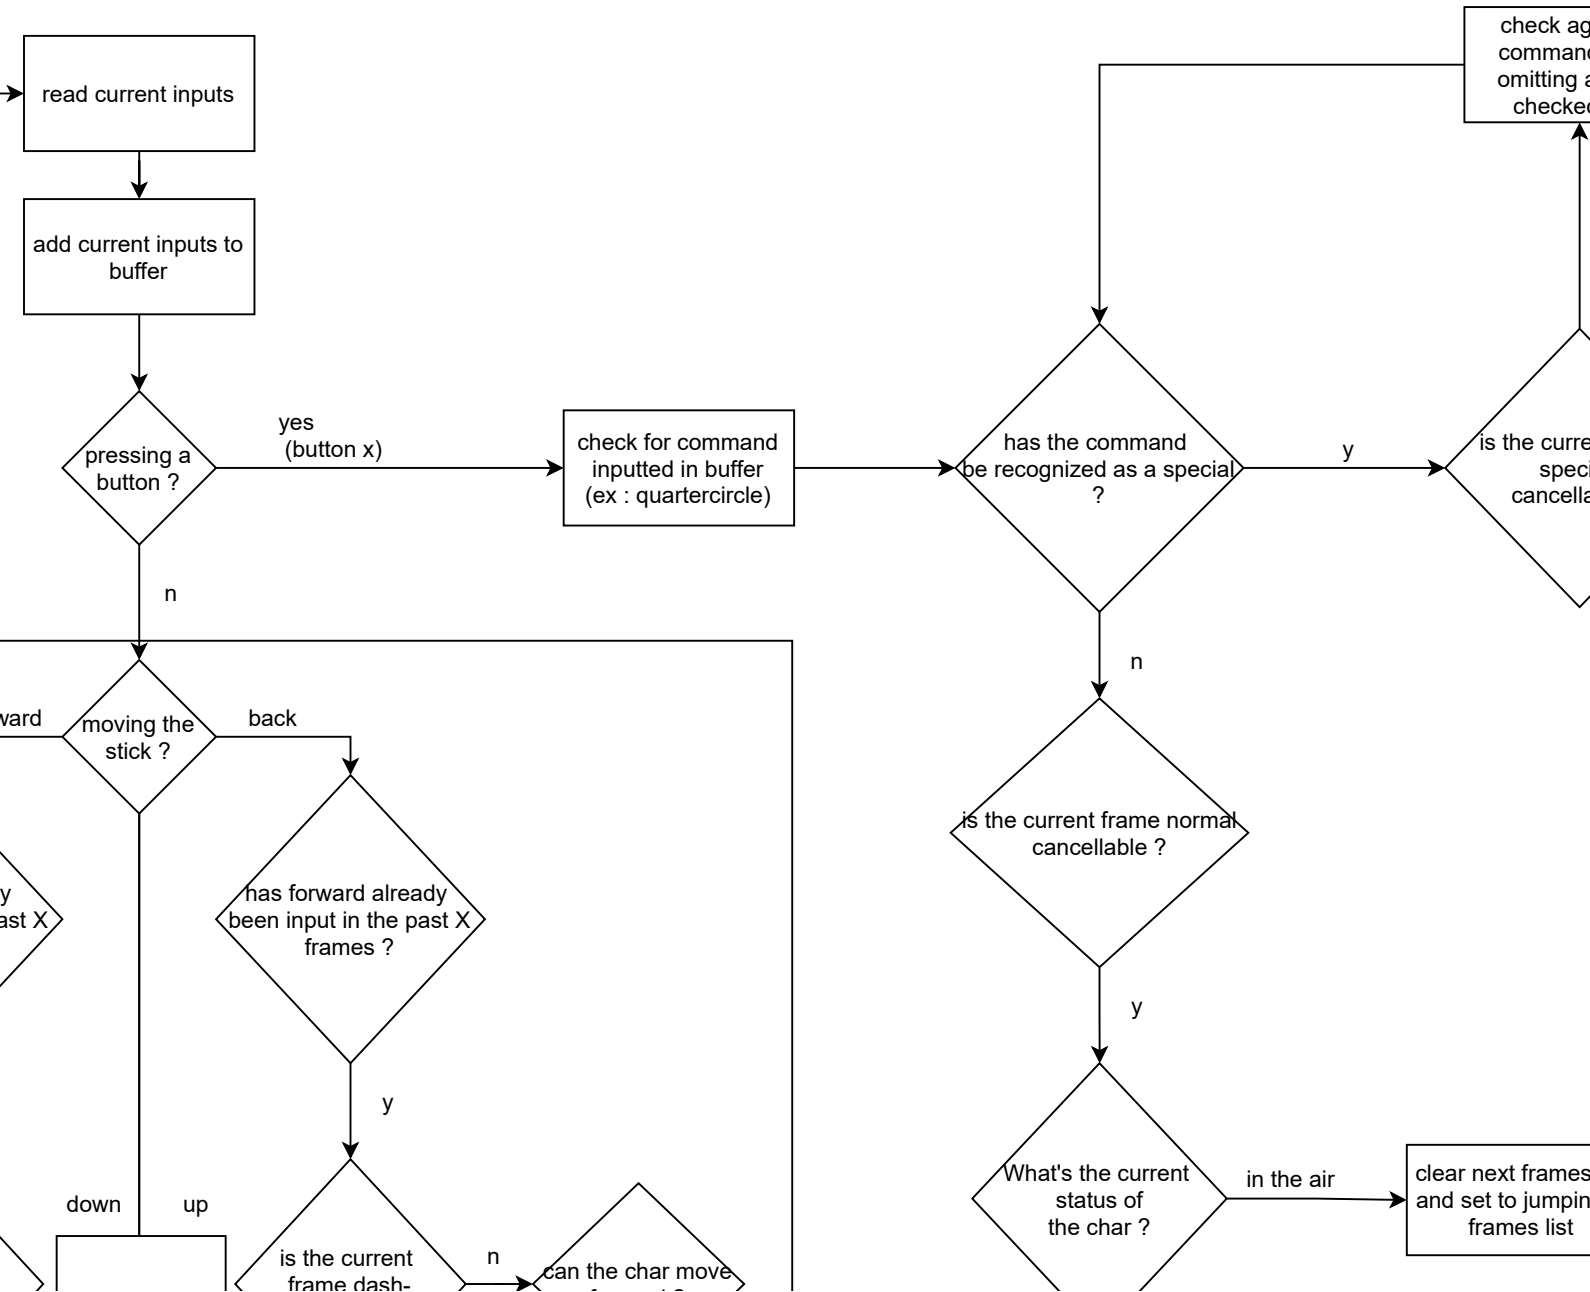

Every frame (1/60 seconds)

list
g X

movement

list
ing